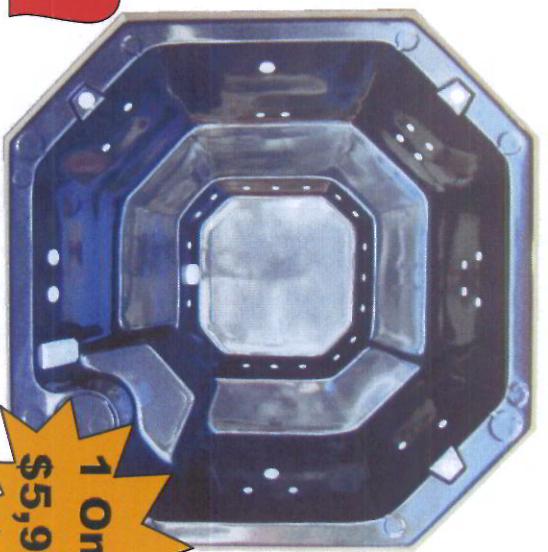

Spa

1 Only
$5,990

Pacific

2200 x 2430 x 825 (1600C)
36 Fully Therapeutic System